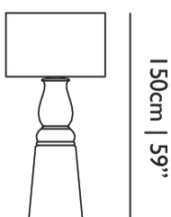

Packaging

WIDTH 75cm | 29.5"
HEIGHT 208cm | 81.9"
CUBAGE 1.19m³ | 41.87ft³
LENGTH 76cm | 29.9"
WEIGHT 38kg | 83.78lbs

Technical CE

MATERIAL

Fibreglass base, PVC/viscose laminate shade

ENERGY LABEL

A++ to E

NUMBER OF LIGHTSOURCES

Product

WIDTH 49cm | 19.3"**HEIGHT** 145cm | 57.1"**DEPTH** 49cm | 19.3"**DIAMETER** 49cm | 19.3"

Packaging

WIDTH 60cm | 23.6"**HEIGHT** 161cm | 63.4"**CUBAGE** 0.61m³ | 21.49ft³**LENGTH** 63cm | 24.8"**WEIGHT** 25.5kg | 56.22lbs

In line slide dimmer with on/off switch

*Faroo / Base Small**Dimensions*

70cm | 17.5"

*Product***WIDTH** 39cm | 15.4"**HEIGHT** 112cm | 44.1"**DEPTH** 39cm | 15.4"**DIAMETER** 39cm | 15.4"*Packaging***WIDTH** 49cm | 19.3"**HEIGHT** 128cm | 50.4"**CUBAGE** 0.33m³ | 11.52ft³**LENGTH** 52cm | 20.5"**WEIGHT** 18.5kg | 40.79lbs

WIDTH 115cm | 45.3"
HEIGHT 80cm | 31.5"
CUBAGE 1.06m³ | 37.36ft³
LENGTH 115cm | 45.3"
WEIGHT 13.5kg | 29.76lbs

Technical

MATERIAL

Fibreglass base, PVC/viscose laminate shade

Farooo / Shade Medium

Product

WIDTH 88cm | 34.6"
HEIGHT 56cm | 22"
DEPTH 88cm | 34.6"
DIAMETER 88cm | 34.6"