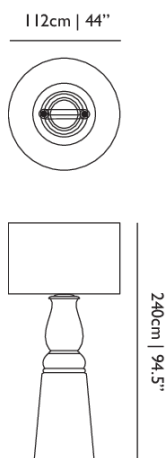

Detailing

The Farooo is characterized by a curved, graceful and contemporary shape.

Colours

White

Farooo / Base Large

Dimensions

Product

WIDTH 63cm | 24.8"
HEIGHT 189cm | 74.4"
DEPTH 63cm | 24.8"
DIAMETER 63cm | 24.8"

Packaging

WIDTH 75cm | 29.5"
HEIGHT 208cm | 81.9"
CUBAGE 1.19m³ | 41.87ft³
LENGTH 76cm | 29.9"
WEIGHT 38kg | 83.78lbs

Technical CE

MATERIAL

Fibreglass base, PVC/viscose laminate shade

ENERGY LABEL

A++ to E

NUMBER OF LIGHTSOURCES

Product

WIDTH 49cm | 19.3"**HEIGHT** 145cm | 57.1"**DEPTH** 49cm | 19.3"**DIAMETER** 49cm | 19.3"

Packaging

WIDTH 60cm | 23.6"**HEIGHT** 161cm | 63.4"**CUBAGE** 0.61m³ | 21.49ft³**LENGTH** 63cm | 24.8"**WEIGHT** 25.5kg | 56.22lbs

WIDTH 70cm | 27.6"
HEIGHT 45cm | 17.7"
DEPTH 70cm | 27.6"
DIAMETER 70cm | 27.6"

Packaging

WIDTH 72cm | 28.3"
HEIGHT 50cm | 19.7"
CUBAGE 0.26m³ | 9.15ft³
LENGTH 72cm | 28.3"
WEIGHT 4.5kg | 9.92lbs

Technical