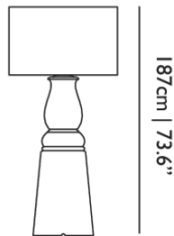

Detailing

The Farooo is characterized by a curved, graceful and contemporary shape.

Colours

White

Farooo / Base Large

Dimensions

Product

WIDTH 63cm | 24.8"
HEIGHT 189cm | 74.4"
DEPTH 63cm | 24.8"
DIAMETER 63cm | 24.8"

Packaging

WIDTH 75cm | 29.5"
HEIGHT 208cm | 81.9"
CUBAGE 1.19m³ | 41.87ft³
LENGTH 76cm | 29.9"
WEIGHT 38kg | 83.78lbs

Technical CE

MATERIAL

Fibreglass base, PVC/viscose laminate shade

ENERGY LABEL

A++ to E

NUMBER OF LIGHTSOURCES

60W

CABLE COLOUR

Black

SWITCH

In line slide dimmer with on/off switch

Faroo / Base Medium

Dimensions

88cm | 34.6"

Product

WIDTH 49cm | 19.3"**HEIGHT** 145cm | 57.1"**DEPTH** 49cm | 19.3"**DIAMETER** 49cm | 19.3"

Packaging

WIDTH 60cm | 23.6"**HEIGHT** 161cm | 63.4"**CUBAGE** 0.61m³ | 21.49ft³**LENGTH** 63cm | 24.8"**WEIGHT** 25.5kg | 56.22lbs